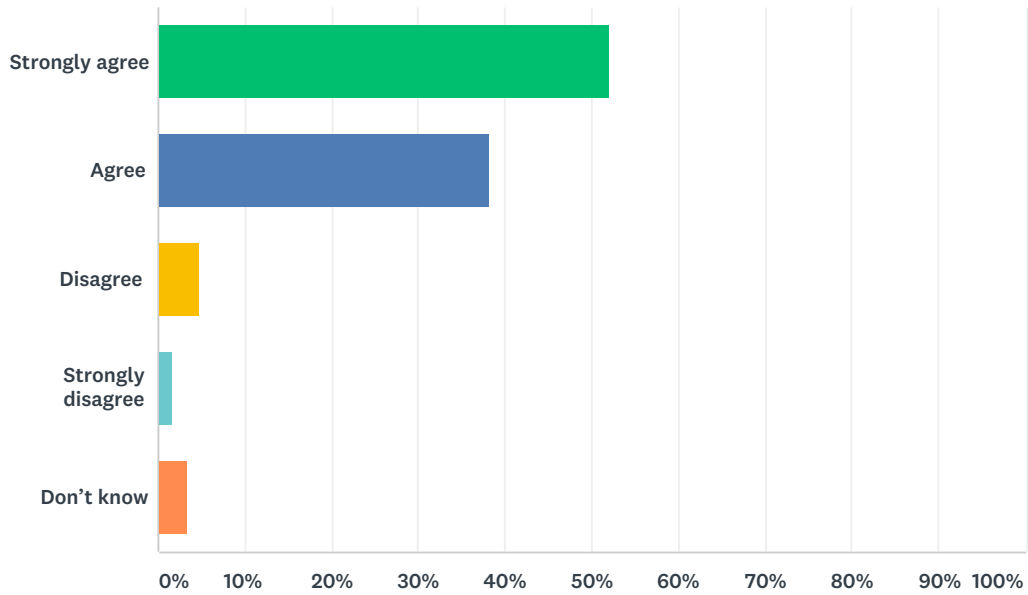

Q7 The school expects and achieves good standards of behavior

Answered: 123 Skipped: 0

ANSWER CHOICES	RESPONSES	
Strongly agree	52.03%	64
Agree	38.21%	47
Disagree	4.88%	6
Strongly disagree	1.63%	2
Don't know	3.25%	4
TOTAL		123