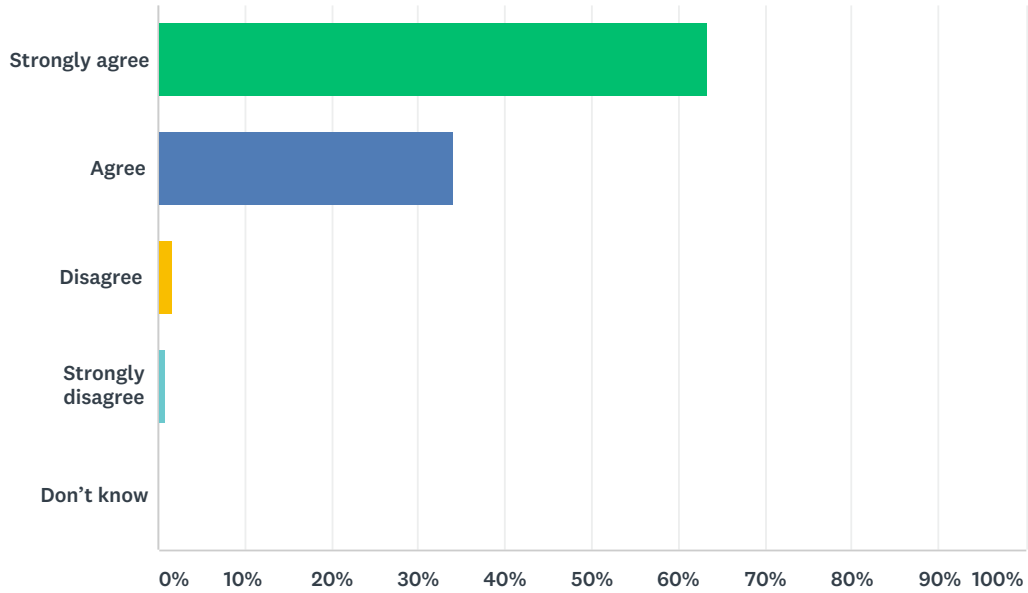

Q3 My child is happy at OHA.

Answered: 123 Skipped: 0

ANSWER CHOICES	RESPONSES	
Strongly agree	63.41%	78
Agree	34.15%	42
Disagree	1.63%	2
Strongly disagree	0.81%	1
Don't know	0.00%	0
TOTAL		123