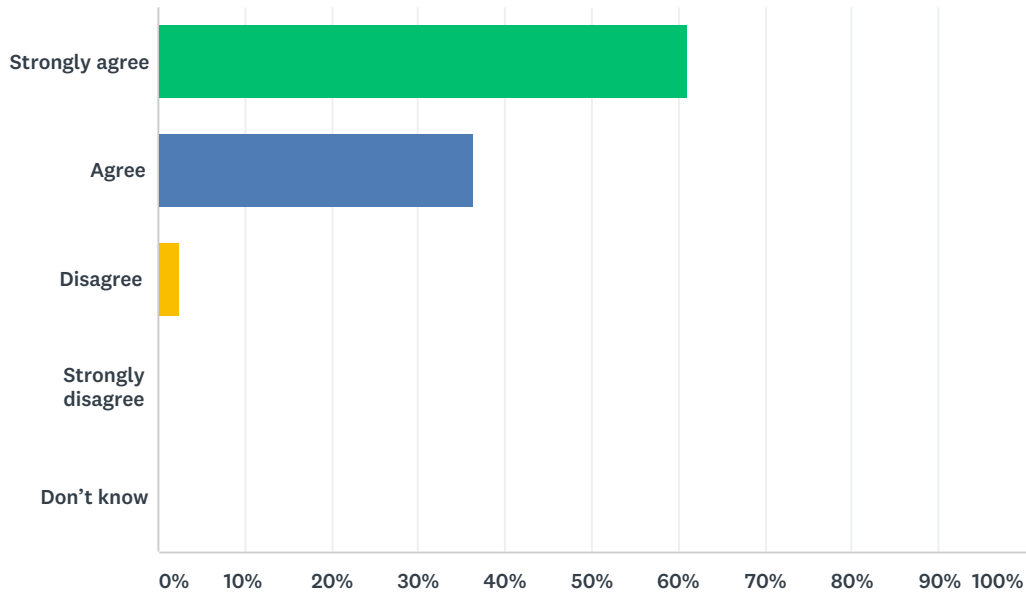

Q38 School grounds and buildings are well kept

Answered: 121 Skipped: 2

ANSWER CHOICES	RESPONSES	
Strongly agree	61.16%	74
Agree	36.36%	44
Disagree	2.48%	3
Strongly disagree	0.00%	0
Don't know	0.00%	0
TOTAL		121