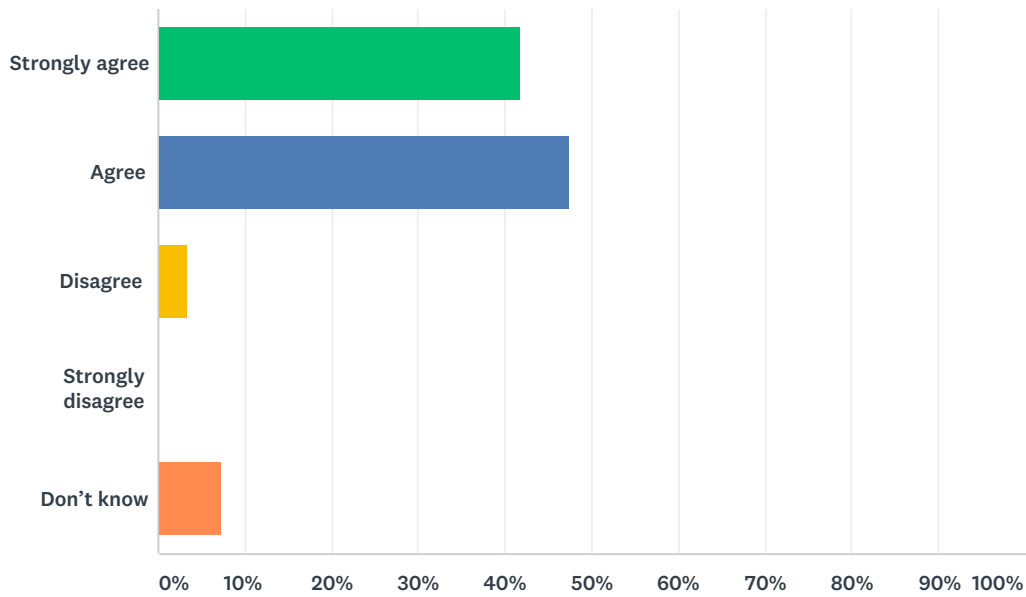

Q24 My child's teachers incorporate grade level appropriate materials that are culturally diverse into the curriculum

Answered: 122 Skipped: 1

ANSWER CHOICES	RESPONSES	
Strongly agree	41.80%	51
Agree	47.54%	58
Disagree	3.28%	4
Strongly disagree	0.00%	0
Don't know	7.38%	9
TOTAL		122