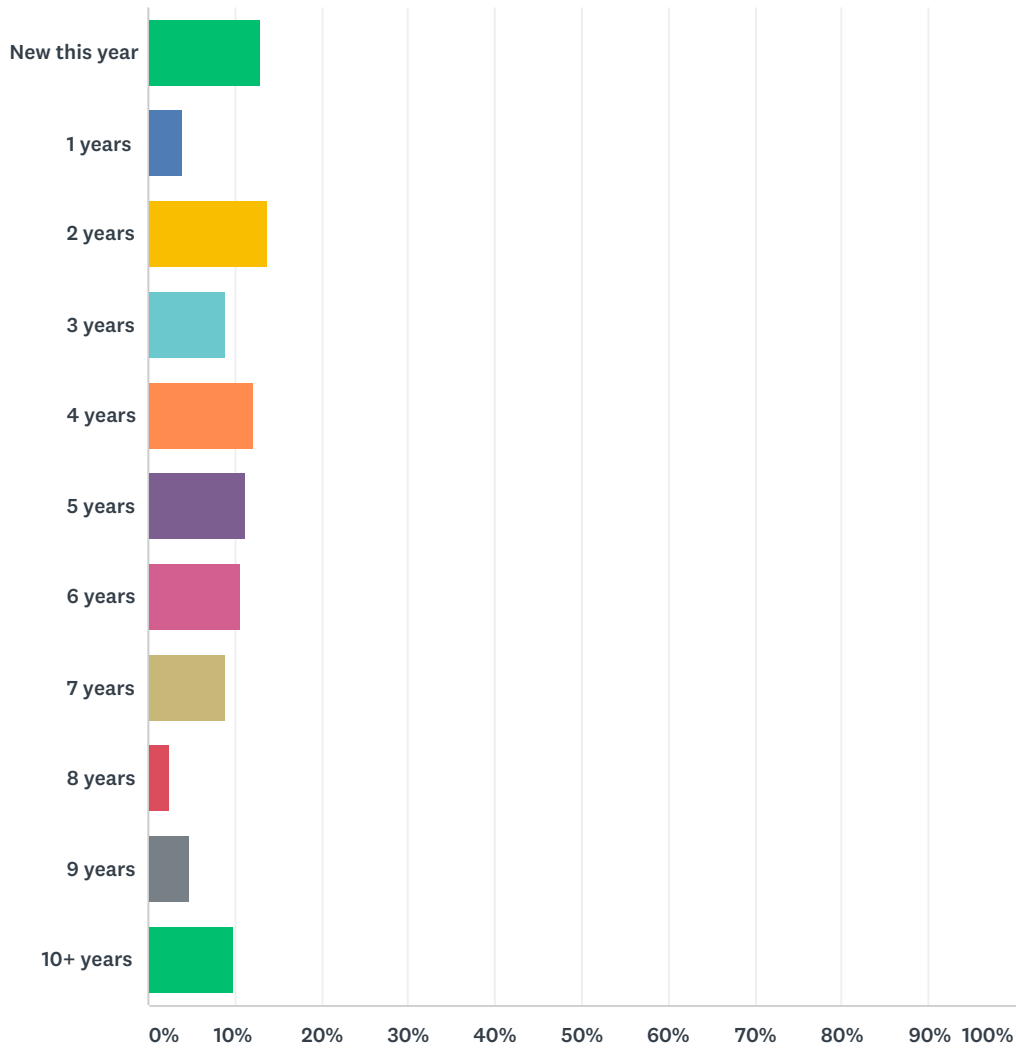

Q1 Number of years associated with Oak Hill Academy

Answered: 123 Skipped: 0

ANSWER CHOICES	RESPONSES	
New this year	13.01%	16
1 years	4.07%	5
2 years	13.82%	17
3 years	8.94%	11
4 years	12.20%	15
5 years	11.38%	14
6 years	10.57%	13
7 years	8.94%	11
8 years	2.44%	3
9 years	4.88%	6

10+ years	9.76%	12
TOTAL		123

Q2 Current grade of student(s)

Answered: 123 Skipped: 0

ANSWER CHOICES	RESPONSES	
Pre-K	9.76%	12
Kindergarten	7.32%	9
1st	12.20%	15
2nd	16.26%	20
3rd	8.94%	11
4th	19.51%	24
5th	17.07%	21
6th	15.45%	19
7th	14.63%	18
8th	19.51%	24
Total Respondents: 123		