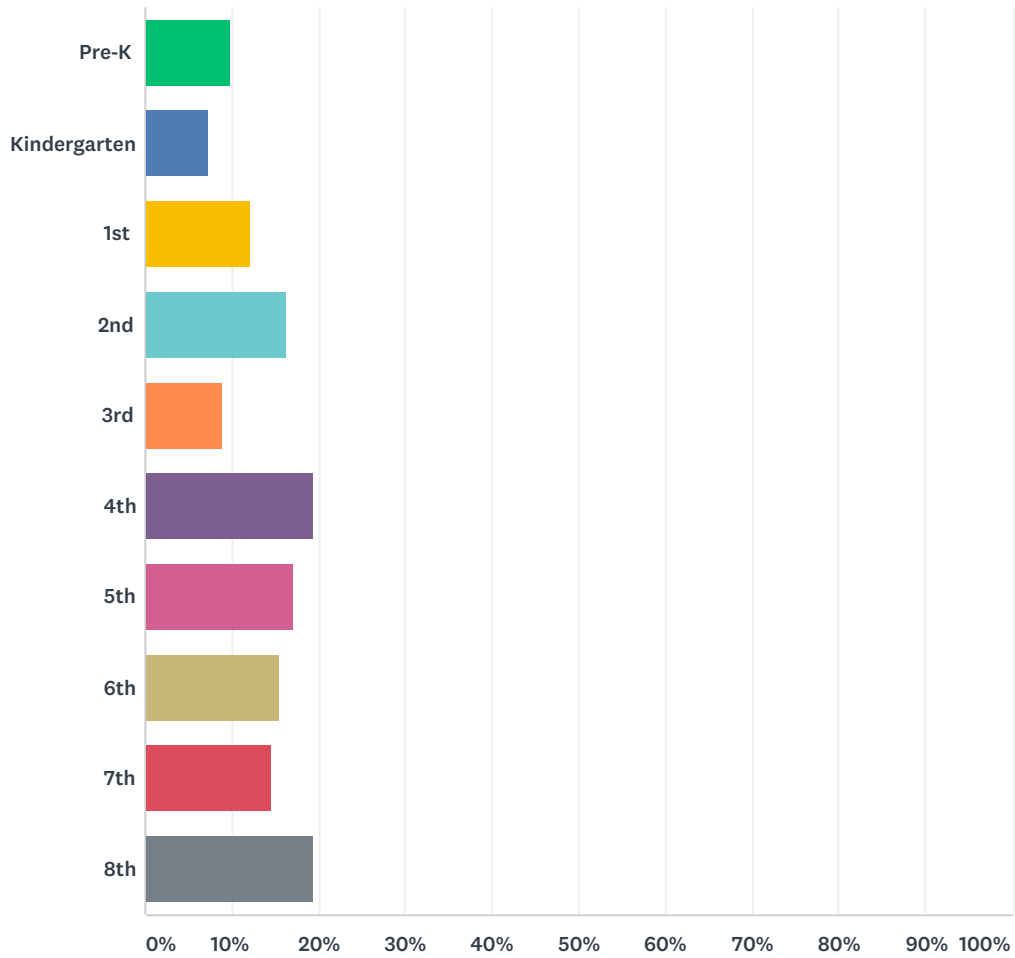

Q1 Number of years associated with Oak Hill Academy

Answered: 123 Skipped: 0

ANSWER CHOICES	RESPONSES	
New this year	13.01%	16
1 years	4.07%	5
2 years	13.82%	17
3 years	8.94%	11
4 years	12.20%	15
5 years	11.38%	14
6 years	10.57%	13
7 years	8.94%	11
8 years	2.44%	3
9 years	4.88%	6

10+ years	9.76%	12
TOTAL		123

Q2 Current grade of student(s)

Answered: 123 Skipped: 0

ANSWER CHOICES	RESPONSES	
Pre-K	9.76%	12
Kindergarten	7.32%	9
1st	12.20%	15
2nd	16.26%	20
3rd	8.94%	11
4th	19.51%	24
5th	17.07%	21
6th	15.45%	19
7th	14.63%	18
8th	19.51%	24
Total Respondents: 123		