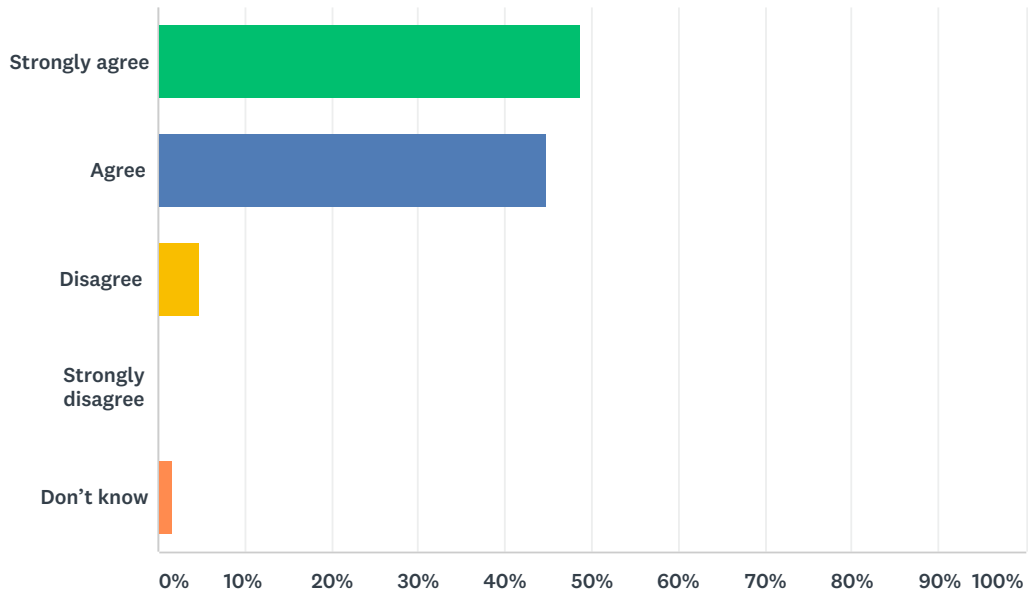

Q35 Students are offered a multitude of after school clubs

Answered: 123 Skipped: 0

ANSWER CHOICES	RESPONSES	
Strongly agree	48.78%	60
Agree	44.72%	55
Disagree	4.88%	6
Strongly disagree	0.00%	0
Don't know	1.63%	2
TOTAL		123