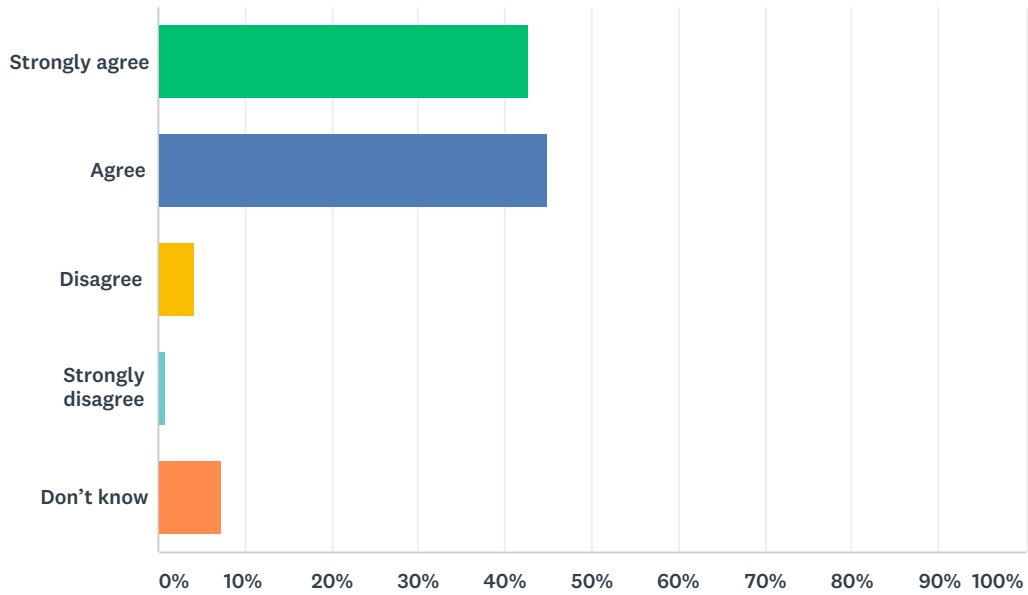

Q18 The OHA website and parent portal are useful tools to keep me informed

Answered: 123 Skipped: 0

ANSWER CHOICES	RESPONSES	
Strongly agree	32.52%	40
Agree	51.22%	63
Disagree	13.01%	16
Strongly disagree	0.00%	0
Don't know	3.25%	4
TOTAL		123

Q19 School class trips and assemblies are educational and informative

Answered: 122 Skipped: 1

ANSWER CHOICES	RESPONSES	
Strongly agree	42.62%	52
Agree	45.08%	55
Disagree	4.10%	5
Strongly disagree	0.82%	1
Don't know	7.38%	9
TOTAL		122