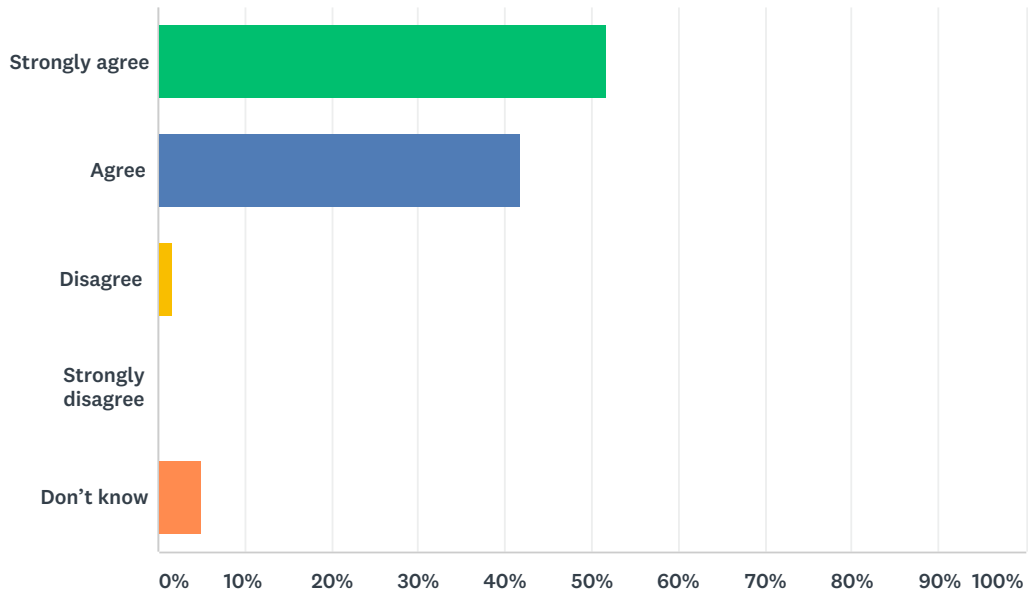

Q27 The administration makes the school run smoothly

Answered: 122 Skipped: 1

ANSWER CHOICES	RESPONSES	
Strongly agree	51.64%	63
Agree	41.80%	51
Disagree	1.64%	2
Strongly disagree	0.00%	0
Don't know	4.92%	6
TOTAL		122